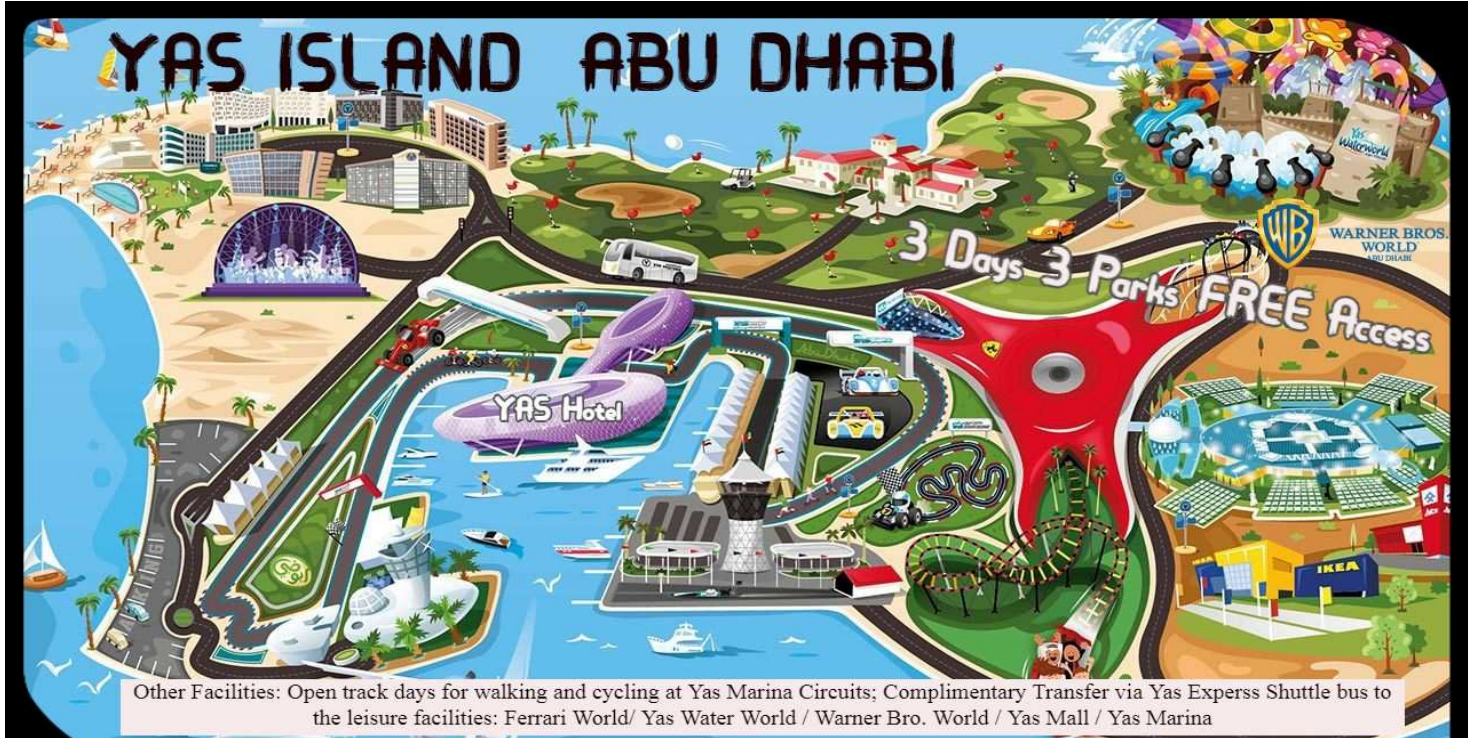

香港九龍尖沙咀加連威老道8A-10號加威中心601室

阿聯酋
ABU DHABI

الإتجاه
ETIHAD
AIRWAYS
ABU DHABI

ISSUE 2
Flyer ref: AUHE01
Stay Period: 16Aug – 19Dec '19
Booking Class "L"-LHEE6M
Details refer GDS

Other Facilities: Open track days for walking and cycling at Yas Marina Circuits; Complimentary Transfer via Yas Express Shuttle bus to the leisure facilities: Ferrari World/ Yas Water World / Warner Bro. World / Yas Mall / Yas Marina

Package Includes •Roundtrip economy class air ticket between HK & Abu Dhabi •3Nights hotel accommodation with daily breakfast •3Days access to three theme parks (one day one park) – Ferrari World / Yas Water World / Warner Brothers World

Ferrari World

<https://www.ferrariworldabudhabi.com/>

世界最大的室內遊樂場之一
多款刺激機動遊戲，一嘗乘坐法拉利。

Yas Water World

<https://www.yaswaterworld.com>

超過 40 款遊樂設施，無論你幾多歲都玩到樂而忘返！最適合一家大細！

Warner Bro. World

<https://www.wbworldabudhabi.com>

6 個不同主題園區，同超人，蝙蝠俠見面
仲有好多刺激機動遊戲玩！

FLASH SALES OFFER – LIMITED SEATS	Booking Class	ADULT	CHILD
Tickets must issued on/before 27Aug'19	EY-U	LESS \$1000	LESS \$750
Travel between 18Aug-26Sep'19 / 04Oct – 19Dec	EY-V	LESS \$800	LESS \$600